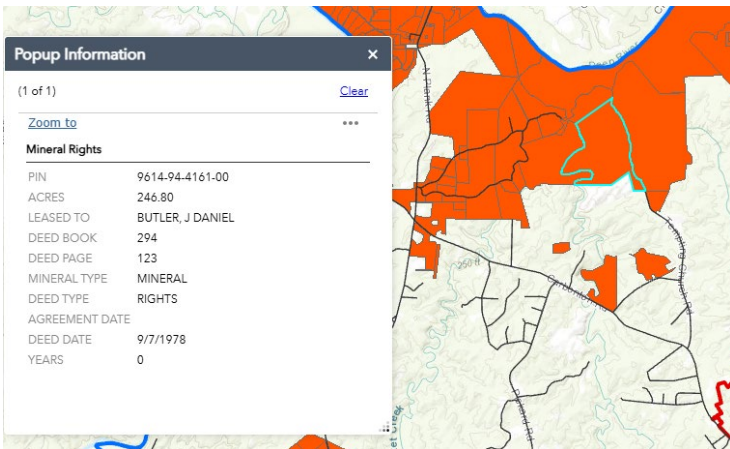

[Lee County](#) : Lee County NC
 Gov/dept/gis_strategic services

(list of choices- click on Interactive Maps)

[Lee County, NC](#) a pop up window, agreeing

GO to Layer list on top right corner

- Select Informational
- **UN-** SELECT Annexation,
- Select Mineral Right

The map is slow, but it will show you Orange parcels of split estates. If you stage your mouse over the parcel, it will show you the owner

If you unclick RIGHTS, but add add gas/leases it turns GREEN. My neighbor was preyed on & had a lease. Its Voided now