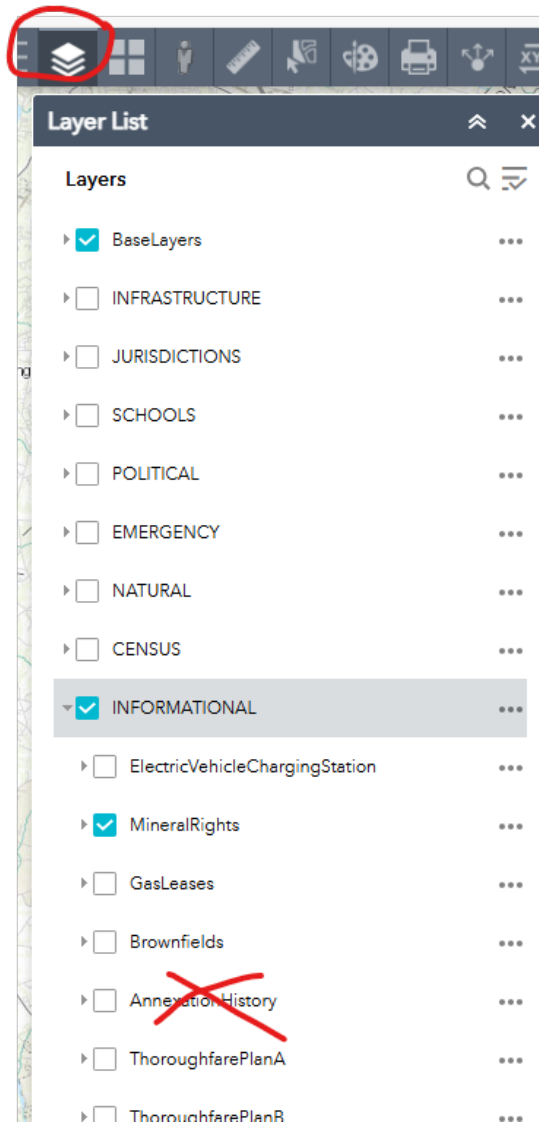

[Lee County](#) : Lee County NC
 Gov/dept/gis_strategic services

(list of choices- click on Interactive Maps)

[Lee County, NC](#) a pop up window, agreeing

GO to Layer list on top right corner

- Select Informational
- **UN-** SELECT Annexation,
- Select Mineral Right

The map is slow, but it will show you Orange parcels of split estates. If you stage your mouse over the parcel, it will show you the owner

If you unclick RIGHTS, but add add gas/leases it turns GREEN. My neighbor was preyed on & had a lease. Its Voided now