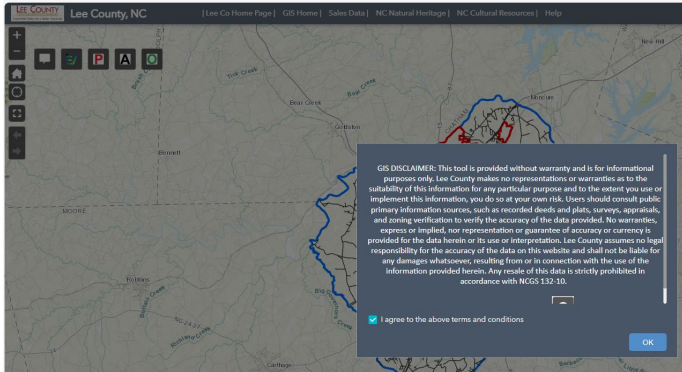

[Lee County](#) : Lee County NC
 Gov/dept/gis_strategic services

(list of choices- click on Interactive Maps)

[Lee County, NC](#) a pop up window, agreeing

GO to Layer list on top right corner

- Select Informational
- **UN-** SELECT Annexation,
- Select Mineral Right

The map is slow, but it will show you Orange parcels of split estates. If you stage your mouse over the parcel, it will show you the owner

If you unclick RIGHTS, but add add gas/leases it turns GREEN. My neighbor was preyed on & had a lease. Its Voided now